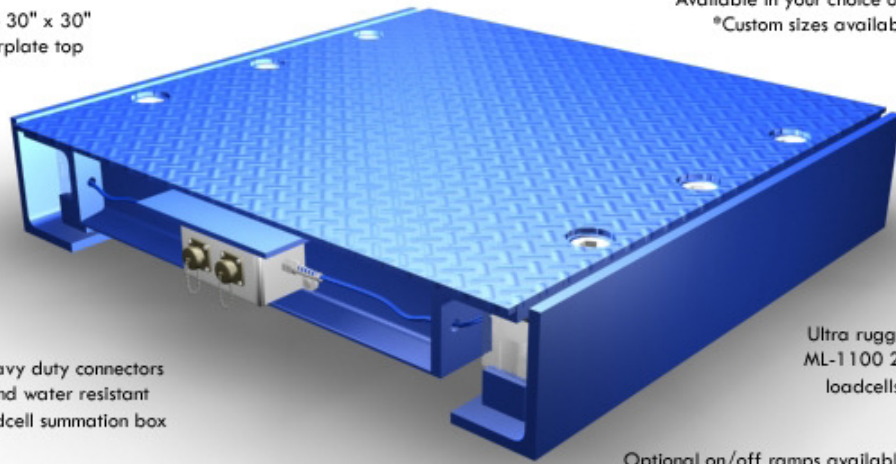

30" x 30" SUPER DUTY AXLE PAD

Durable 30" x 30"
checkerplate top

Available in your choice of color
*Custom sizes available

Heavy duty connectors
and water resistant
loadcell summation box

Ultra rugged
ML-1100 25k
loadcells

Optional on/off ramps available.