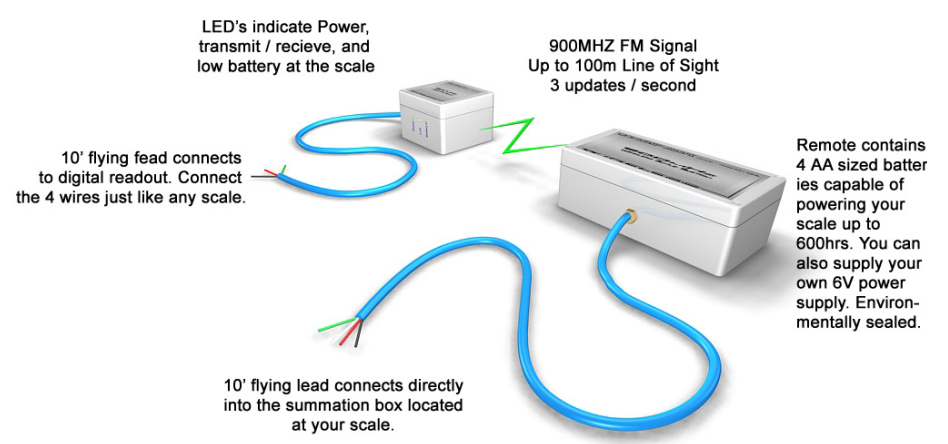

At Massload, we know how inconvenient running wires from your scale to your scale house can be. This is why we developed a Wireless Loadcell Transmitter and Wireless Loadcell Receiver to enable you to work with any scale and any digital readout. To use the system you simply connect the WL8801 Wireless Loadcell Transmitter to your scale or load cell. Then all you need to do is connect the WL8802 Wireless Loadcell Receiver to any indicator and your system is now wireless!

When your indicator is turned on, the WL8801 transmitter transfers weight data to the WL8802 receiver which in turn shows the current weight on the digital indicator. It works just like a regular wire, but no wires are needed between the scale and indicator!

Wireless Specification:

- 900mhz radio link (US/Can ISM band)
- 868mhz radio link (European ISM Band)
- Range: 100 to 150 feet line of sight, depending on environment.
- Power: 4AA Batteries/Pad; replaceable.
- Life: 200+ hrs operating time.
- Sample Rate: 3 updates/second.
- Remotes hibernate when the base is turned off. No power buttons.
- Antennas are fully protected.
- Calibration is stored individually on each weighpad, pads can be swapped in and out of system.

Readout Options

Existing Digital Weight Readout

- WL8802 receiver connects to any standard indicator*
- The receiver connects to the back of your indicator and communicates by mV/V signal with the scale or loadcell
 - The receiver is powered by the excitation voltage from the digital indicator.