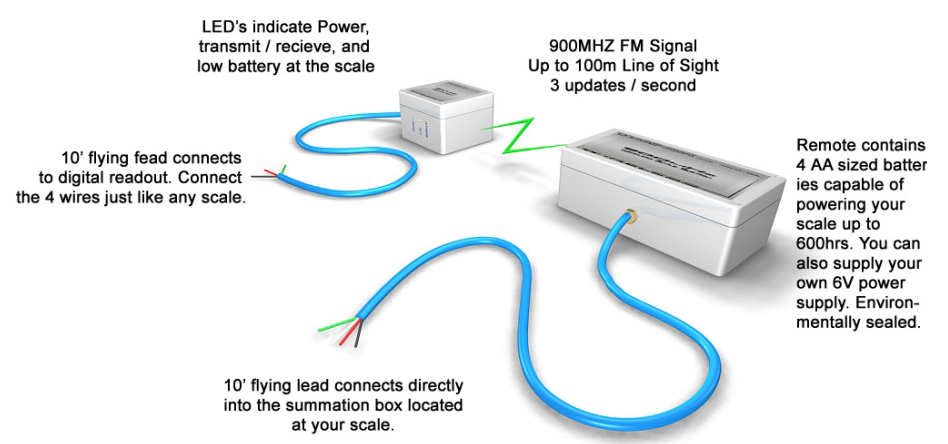

At Massload, we know how inconvenient running wires from your scale to your scale house can be. This is why we developed a Wireless Loadcell Transmitter and Wireless Loadcell Receiver to enable you to work with any scale and any digital readout. To use the system you simply connect the WL8801 Wireless Loadcell Transmitter to your scale or load cell. Then all you need to do is connect the WL8802 Wireless Loadcell Receiver to any indicator and your system is now wireless!

When your indicator is turned on, the WL8801 transmitter transfers weight data to the WL8802 receiver which in turn shows the current weight on the digital indicator. It works just like a regular wire, but no wires are needed between the scale and indicator!

Wireless Specification:

- 900mhz radio link (US/Can ISM band)
- 868mhz radio link (European ISM Band)
- Range: 100 to 150 feet line of sight, depending on environment.
- Power: 4AA Batteries/Pad; replaceable.
- Life: 200+ hrs operating time.
- Sample Rate: 3 updates/second.
- Remotes hibernate when the base is turned off. No power buttons.
- Antennas are fully protected.
- Calibration is stored individually on each weighpad, pads can be swapped in and out of system.

Readout Options

Existing Digital Weight Readout

WL8802 receiver connects to any standard indicator

- The receiver connects to the back of your indicator and communicates by mV/V signal with the scale or loadcell
- The receiver is powered by the excitation voltage from the digital indicator.